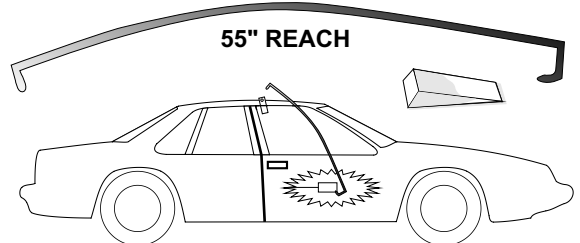

#312 MAGIC WAND

Retail: $25.00

55" REACH

INSERT WEDGE AT TOP OF DOOR FRAME. USE
MAGIC WAND TO TRIP ELECTRIC LOCK OR
DOOR LOCK.

**BEST
TOOLS**

**"THEY TAKE A LICKIN'
AND KEEP ON PICKIN'"**

1-800-541-8568 – FAX 479-524-2490
CALL JAN OR CLIFF

SEE BACK FOR COMPLETE TOOL LISTING... →