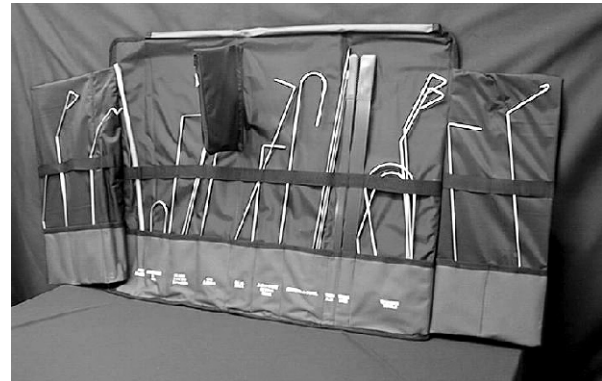

SUPER VELPRO #700

#90 Wonder Tool Original	#250 Dual Tool
#100 Wonder Tool	#251 Easy Up Tool
#110 XXL Wonder Tool	#255 Big L
#150 Nylon Wedge	#256 Sprinter/Freightliner
#210 Zinger	#265 Astro/Camaro Tool
#216 Double Reverse Zinger	#280 Button Pull
#224 Nissan/Hyundai	#285 Double Curve
#225 GM/Lexus 400	#300 Gas Cap Tool
#226 Fish Hook	#305 Knob Knabber
#230 Japan Easy	#311 Extenda Tool (3)
#231 Buttoneer	#315 Mini Wedges (2)
#232 Explorer/Mountaineer	#375 Toyota Tigers (3)
#235 The Hook	#320 Instruction Book
#240 Narrow Bar	#355 Super Velpro Pouch
#245 Wide Bar	

Retail: $269.95

**#155
AIR WEDGE
Retail: $25.00**